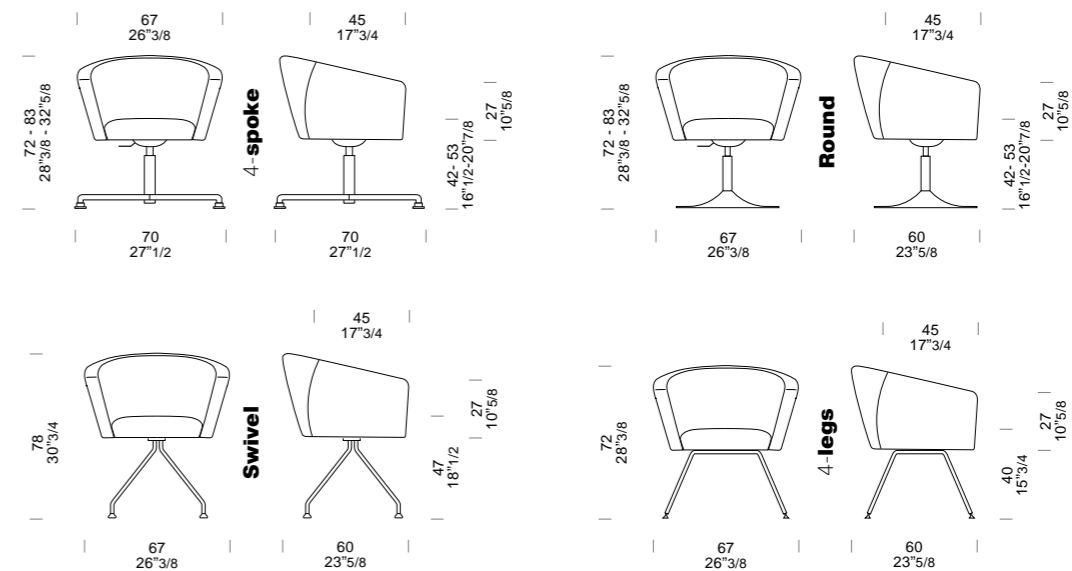

Carmen

Carmen

Carmen /4-legs
CN0011