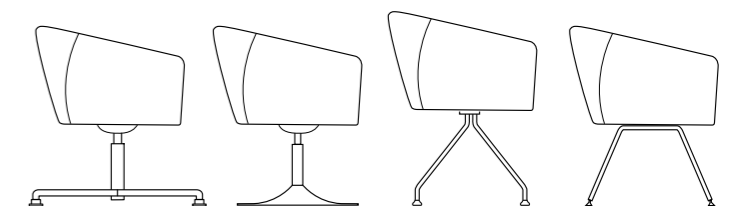

versions
4-spoke
Round
Swivel
4-legs