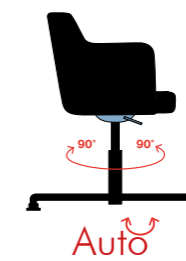

5-spoke
polished aluminium base

4-spoke
polished aluminium base

swivel base
chromed finish

4 legs
wooden

Ø 50 mm
soft self-braking,
chromed finish

Ø 50 mm
soft self-braking,
black finish

h 40 mm
chromed finish