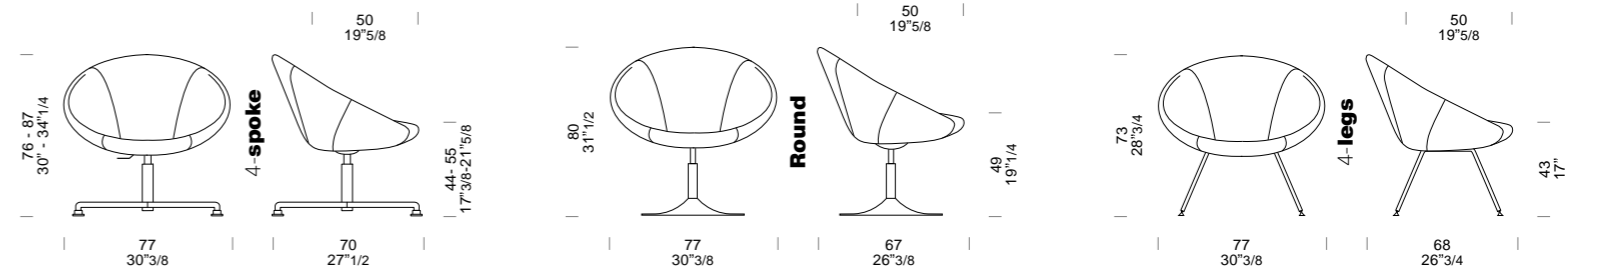

SCOCCA:

Monoscocca in spugna schiumata a freddo con struttura portante in tubo tondo d'acciaio, Ø 16mm, rivestita in tessuto.

SHELL:

Cold injected foam padding monocoque, Ø 16mm steel tube structure, fabric upholstery.

COQUE:

Monocoque en mousse moulée à froids avec châssis en tube d'acier rond, Ø 16mm, tapissée.

SCHALE:

Kaltgeschäumte Polyurethan Schale, mit Stoffbezug. Ø 16mm Stahlrohrstruktur.

CASCO:

Monocasco en espuma inyectado a frio con estructura de soporte en tubo de acero redondo, Ø 16 mm, tapizado.